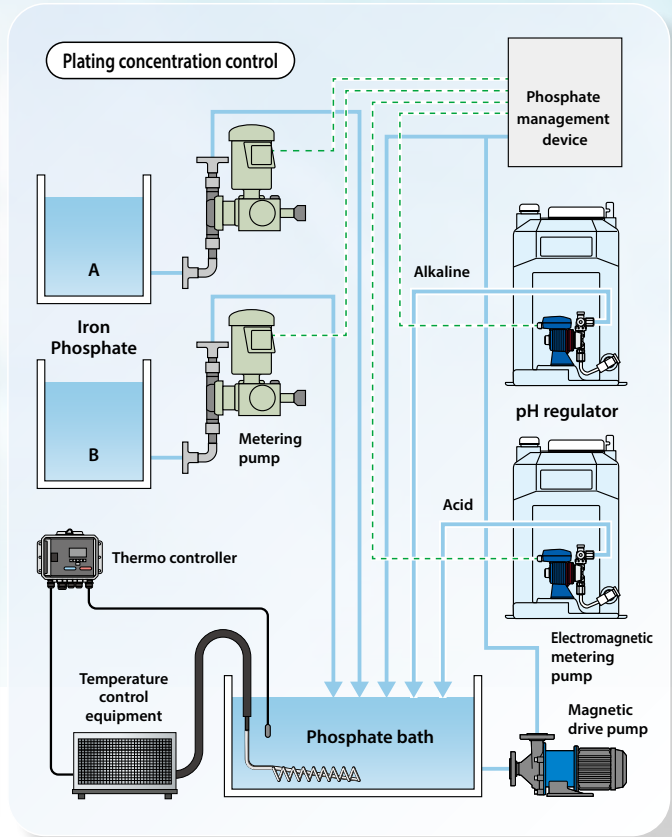

Contributes to systems that transfer, control and manage all chemicals in the surface treatment process.

Plating pretreatment process

Magnetic drive pumps MD series

Max. discharge capacity : 135L/min
Max. head : 14.3/20.3m (50/60Hz)

Magnetic drive pumps MX series

Max. discharge capacity : 800L/min
Max. head : 36/39m (50/60Hz)

Magnetic drive pumps SMX series

Max. discharge capacity : 440/520L/min (50/60Hz)
Max. head : 25.5/37m (50/60Hz)