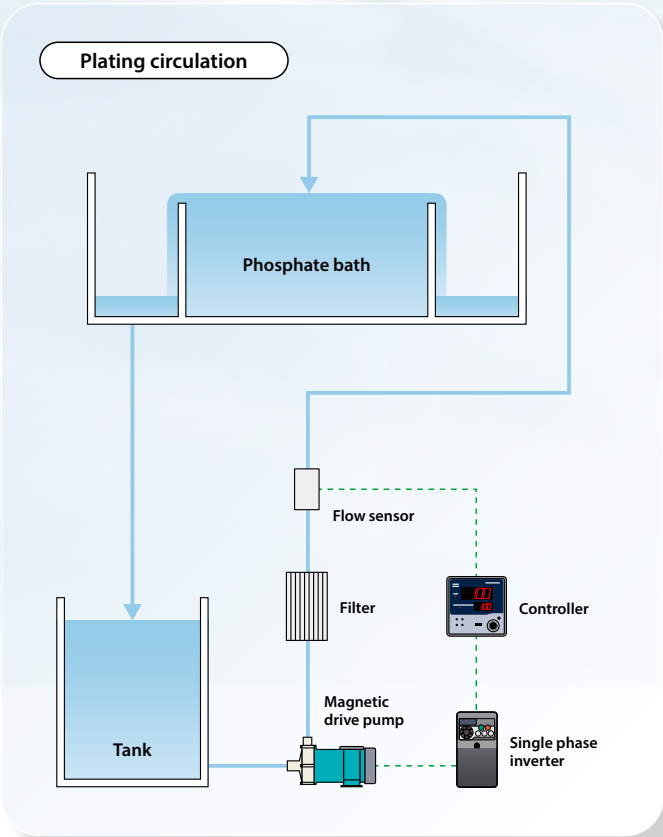

Contributes to systems that transfer, control and manage all chemicals in the surface treatment process.

Plating pretreatment process

Magnetic drive pumps MD series

Max. discharge capacity : 135L/min
Max. head : 14.3/20.3m (50/60Hz)