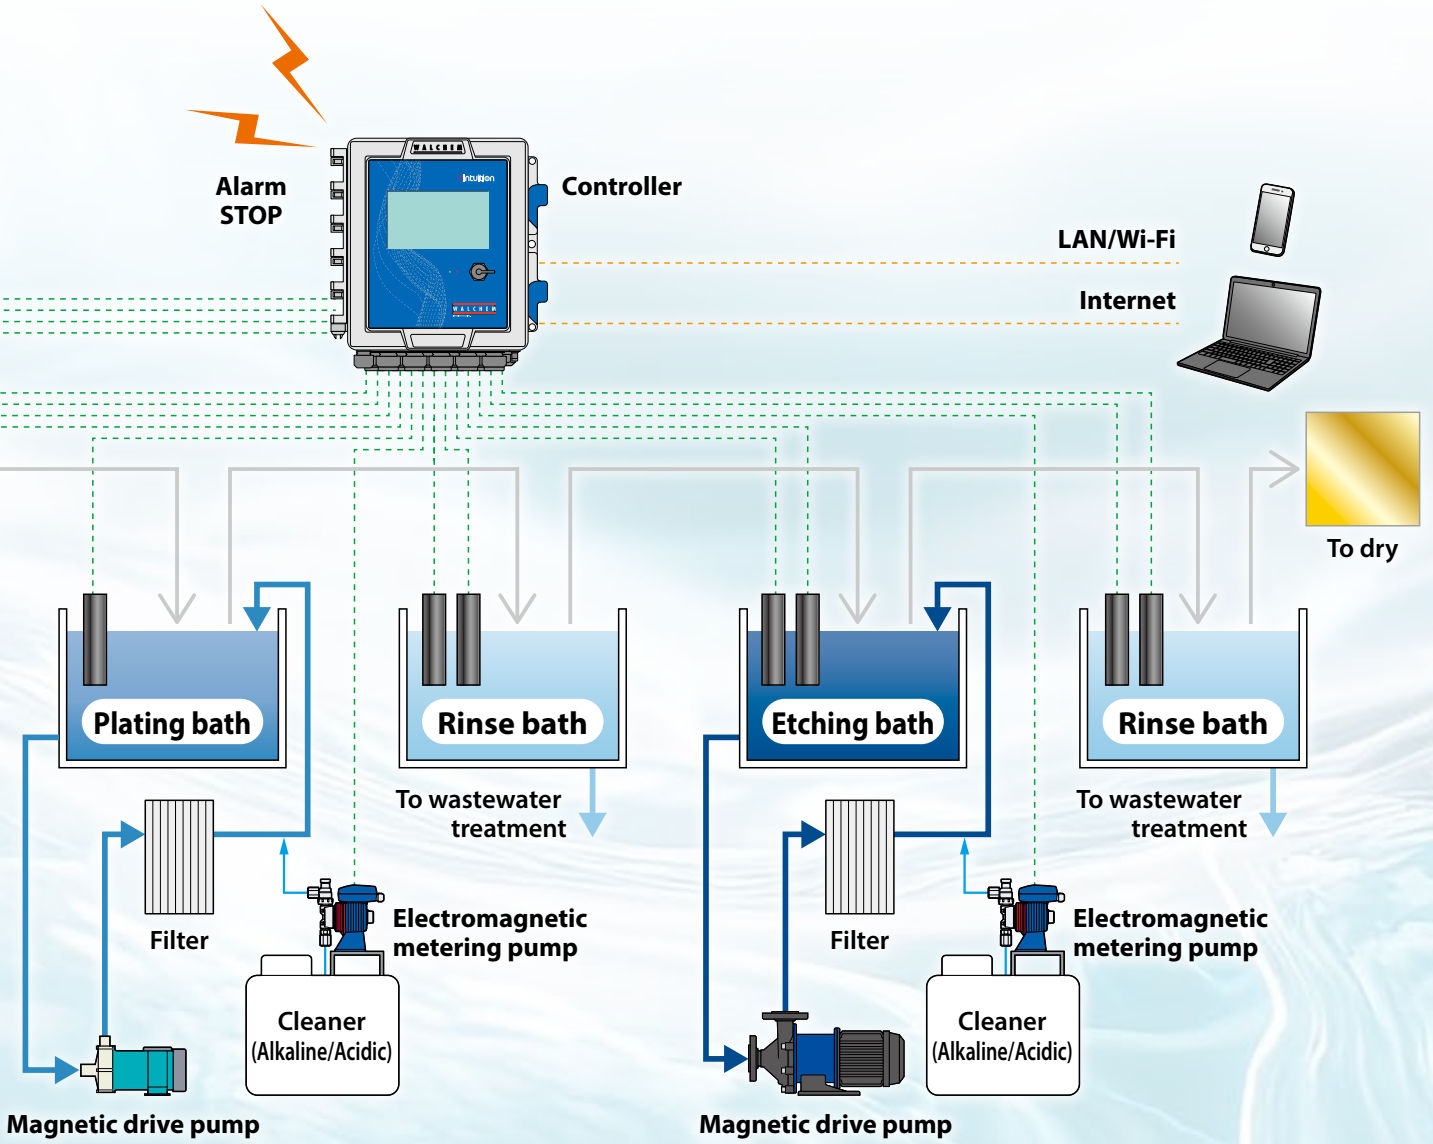

Contributes to systems that transfer, control and manage all chemicals in the surface treatment process.

Plating pretreatment process

Magnetic drive pumps MD series

Max. discharge capacity : 135L/min
Max. head : 14.3/20.3m (50/60Hz)

Magnetic drive pumps MX series

Max. discharge capacity : 800L/min
Max. head : 36/39m (50/60Hz)

Magnetic drive pumps SMX series

Max. discharge capacity : 440/520L/min (50/60Hz)
Max. head : 25.5/37m (50/60Hz)

Magnetic drive pumps MXM series

Max. discharge capacity : 600L/min
Max. head : 29/42m (50/60Hz)

Magnetic drive pumps MDM series

Max. discharge capacity : 1800L/min
Max. head : 74/107m (50/60Hz)

Metering pumps L series

Electromagnetic metering pumps EH-E series

Max. discharge capacity : 1250mL/min
Max. discharge pressure : 1.0MPa

Walchem controllers

Wall mount and panel mount type.
Water quality management with one unit.