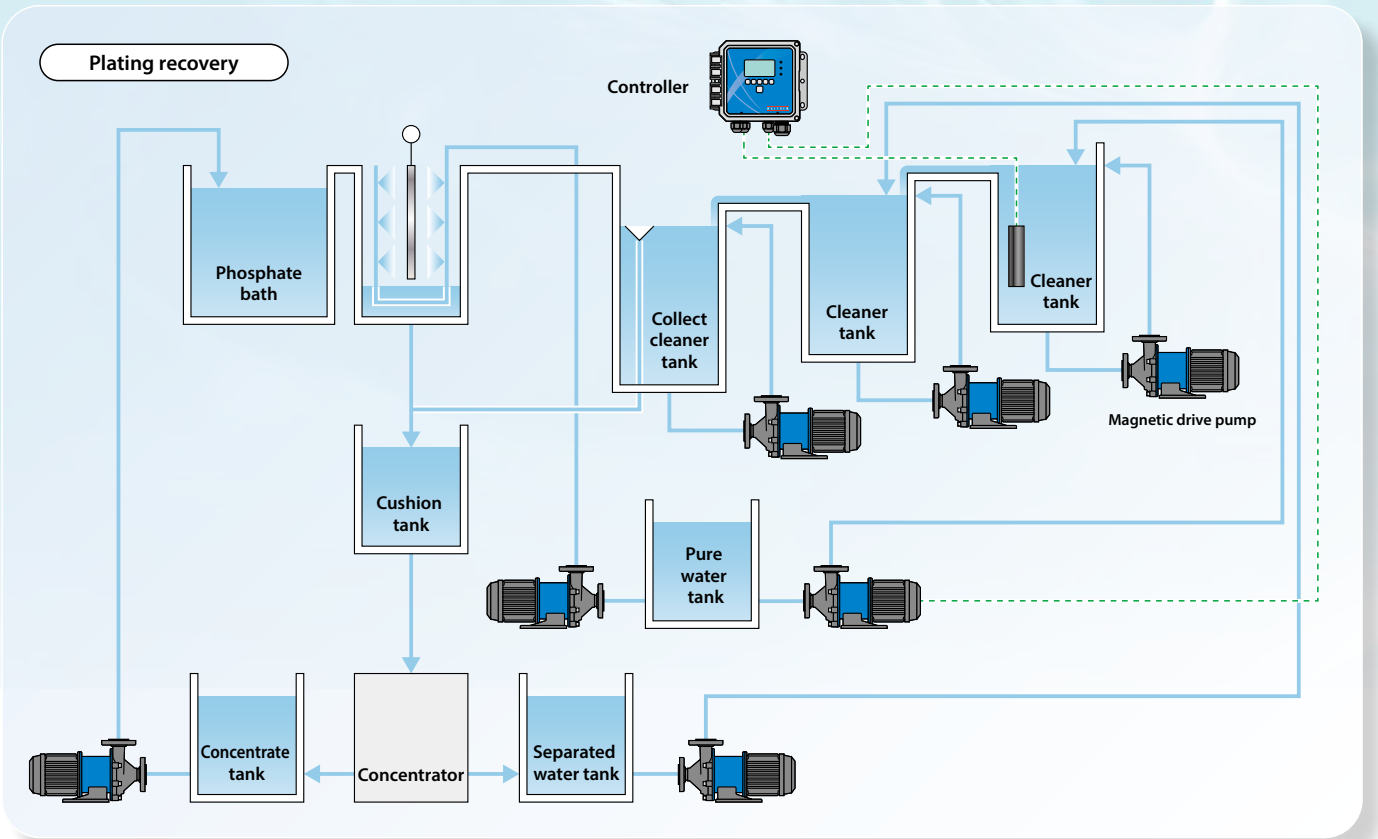

Contributes to systems that transfer, control and manage all chemicals in the surface treatment process.

Plating pretreatment process

Magnetic drive pumps MD series

Max. discharge capacity : 135L/min
Max. head : 14.3/20.3m (50/60Hz)

Magnetic drive pumps MX series

Max. discharge capacity : 800L/min
Max. head : 36/39m (50/60Hz)

Magnetic drive pumps SMX series

Max. discharge capacity : 440/520L/min (50/60Hz)
Max. head : 25.5/37m (50/60Hz)

Magnetic drive pumps MXM series

Max. discharge capacity : 600L/min
Max. head : 29/42m (50/60Hz)

Magnetic drive pumps MDM series

Max. discharge capacity : 1800L/min
Max. head : 74/107m (50/60Hz)

Metering pumps L series

Electromagnetic metering pumps EH-E series

Max. discharge capacity : 1250mL/min
Max. discharge pressure : 1.0MPa

Walchem controllers

Wall mount and panel mount type.
Water quality management with one unit.