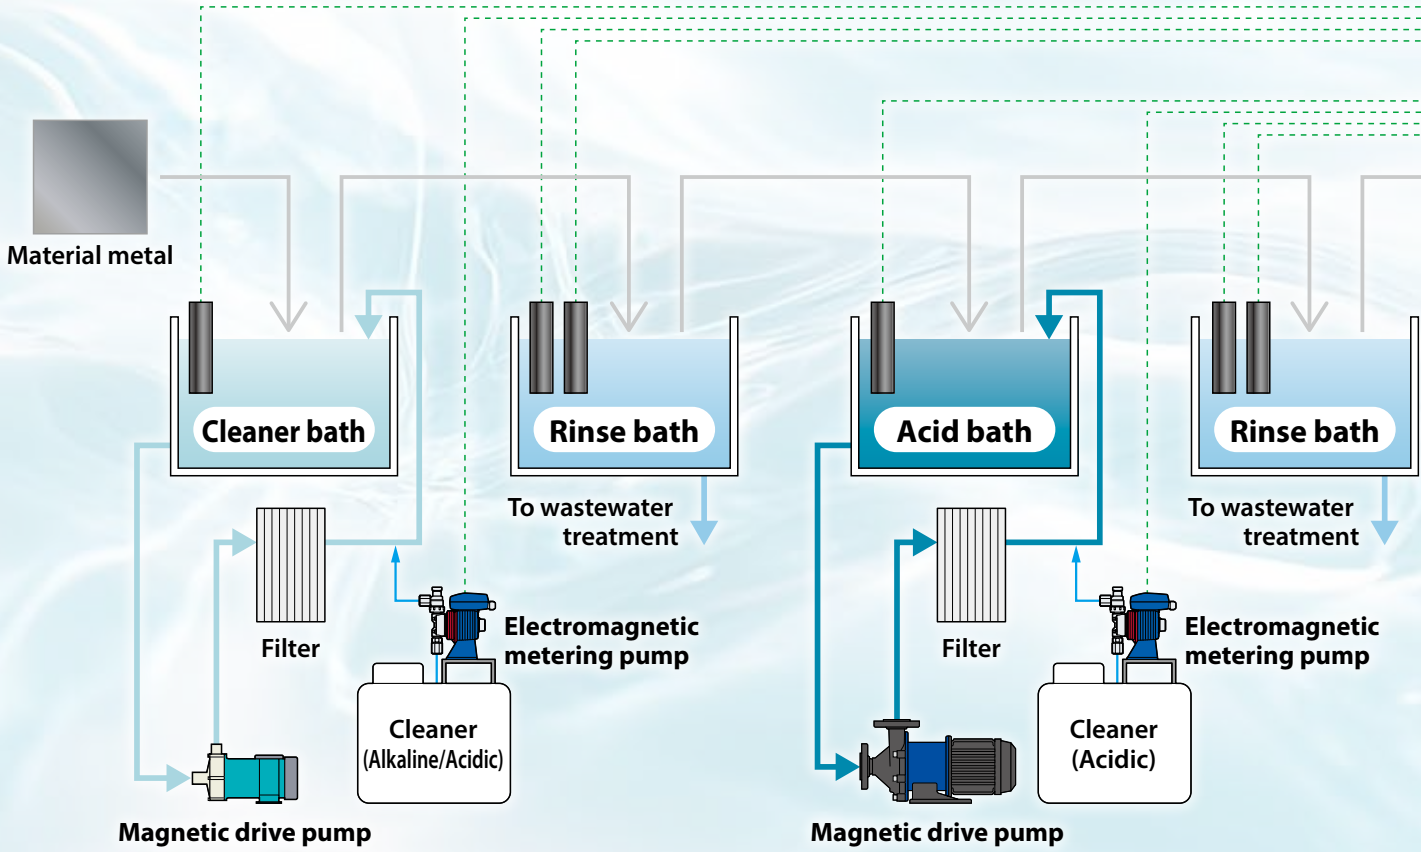

Contributes to systems that transfer, control and manage all chemicals in the surface treatment process.

Plating pretreatment process

Magnetic drive pumps MD series

Max. discharge capacity : 135L/min
Max. head : 14.3/20.3m (50/60Hz)

Magnetic drive pumps MX series

Max. discharge capacity : 800L/min
Max. head : 36/39m (50/60Hz)

Magnetic drive pumps SMX series

Max. discharge capacity : 440/520L/min (50/60Hz)
Max. head : 25.5/37m (50/60Hz)